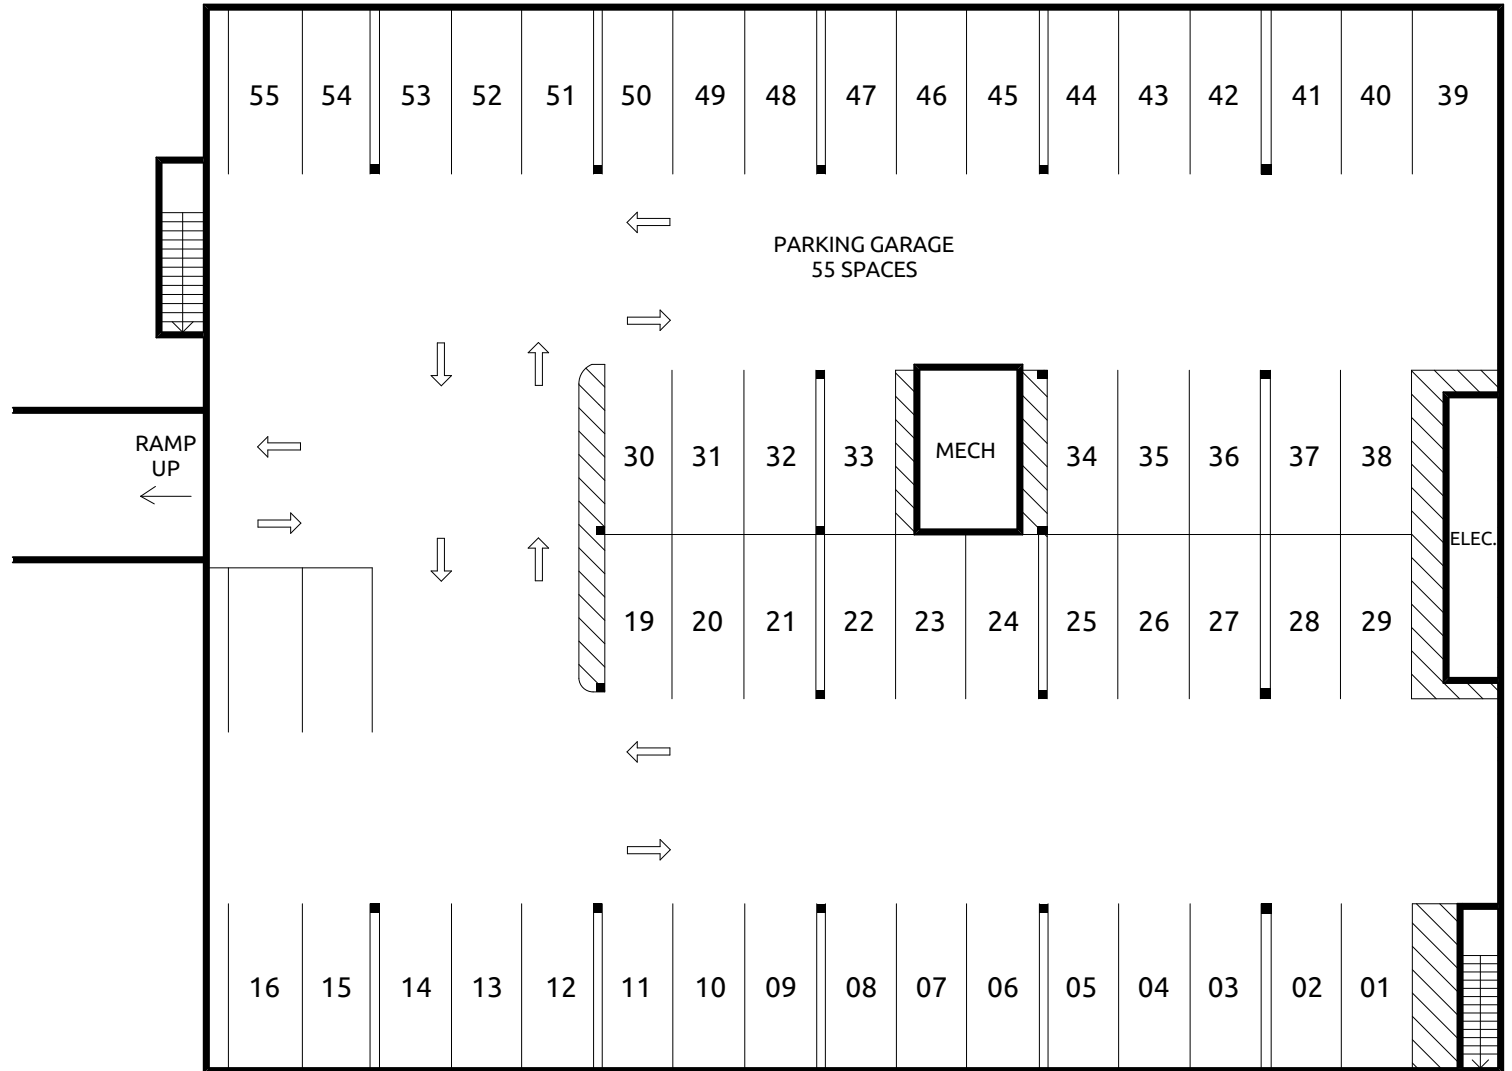

Lower Level

BUILDING MAP
609 S Randolph

www.greenstrealty.com

609 S Randolph St
Champaign, IL 61820

Level 1

BUILDING MAP

609 S Randolph

UNIT TYPE

Studio

1 Bedroom

2 Bedrooms

www.greenstrealty.com

609 S Randolph St
Champaign, IL 61820

Levels 2,3

BUILDING MAP 609 S Randolph

UNIT TYPE

- Studio
- 1 Bedroom
- 2 Bedrooms

www.greenstrealty.com

609 S Randolph St
Champaign, IL 61820