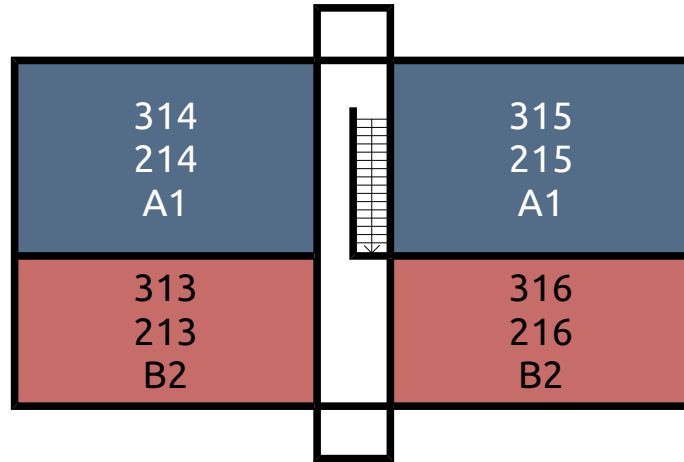

Lower Level

BUILDING MAP
609 S Randolph

www.greenstrealty.com

609 S Randolph St
Champaign, IL 61820

Level 1

BUILDING MAP

609 S Randolph

UNIT TYPE

Studio

1 Bedroom

2 Bedrooms

www.greenstrealty.com

609 S Randolph St
Champaign, IL 61820

Levels 2,3

BUILDING MAP 609 S Randolph

UNIT TYPE

- Studio
- 1 Bedroom
- 2 Bedrooms

www.greenstrealty.com

609 S Randolph St
Champaign, IL 61820