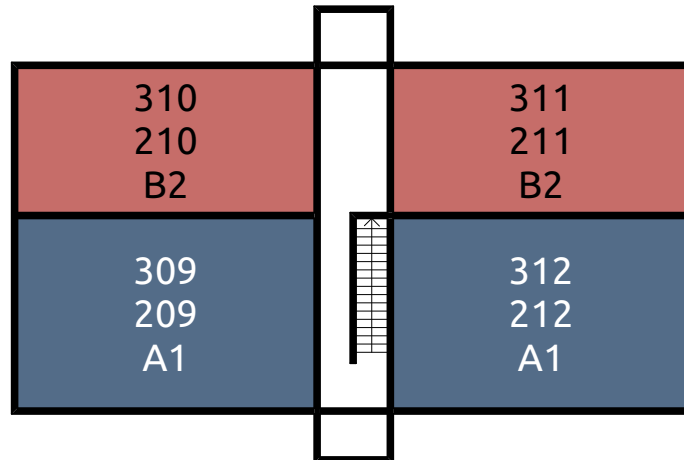

Levels 2,3

BUILDING MAP 609 S Randolph

UNIT TYPE

- ☐ Studio
- ☒ 1 Bedroom
- ☒ 2 Bedrooms

www.greenstrealty.com

609 S Randolph St
Champaign, IL 61820