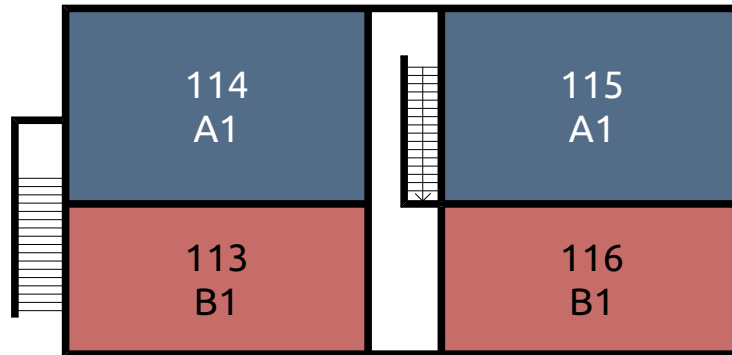

Lower Level

BUILDING MAP
609 S Randolph

www.greenstrealty.com

609 S Randolph St
Champaign, IL 61820

Level 1

BUILDING MAP

609 S Randolph

UNIT TYPE

Studio

1 Bedroom

2 Bedrooms

www.greenstrealty.com

609 S Randolph St
Champaign, IL 61820

Levels 2,3

BUILDING MAP 609 S Randolph

UNIT TYPE