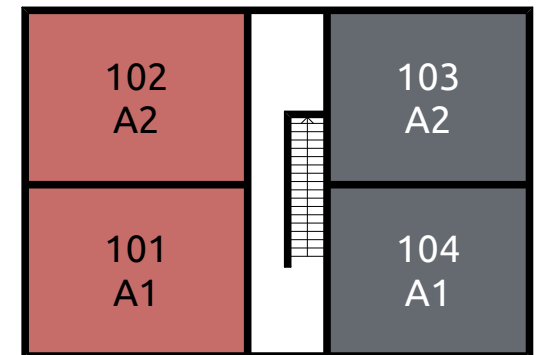

Lower Level

BUILDING MAP
609 S Randolph

www.greenstrealty.com

609 S Randolph St
Champaign, IL 61820

Level 1

BUILDING MAP

609 S Randolph

UNIT TYPE

Studio

1 Bedroom

2 Bedrooms

www.greenstrealty.com

609 S Randolph St
Champaign, IL 61820

Levels 2,3

BUILDING MAP 609 S Randolph

UNIT TYPE