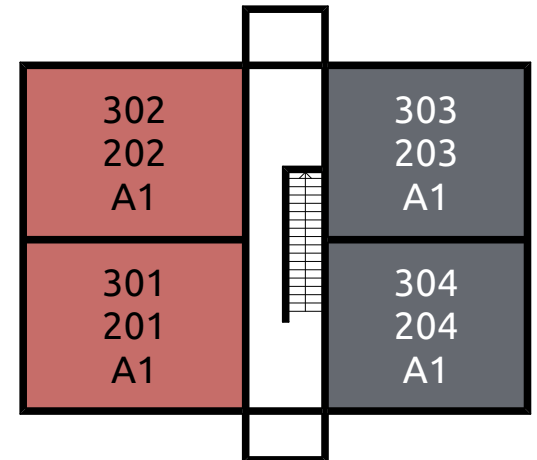

Levels 2,3

BUILDING MAP 609 S Randolph

UNIT TYPE

- ☐ Studio
- ☒ 1 Bedroom
- ☒ 2 Bedrooms

www.greenstrealty.com

609 S Randolph St
Champaign, IL 61820