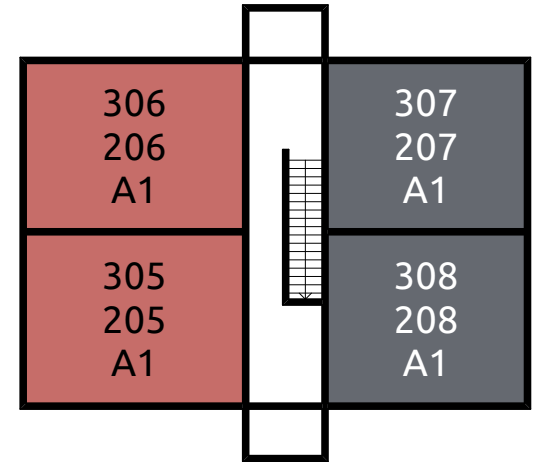

Levels 2,3

BUILDING MAP 609 S Randolph

UNIT TYPE

- ☐ Studio
- ☒ 1 Bedroom
- ☒ 2 Bedrooms

www.greenstrealty.com

609 S Randolph St
Champaign, IL 61820