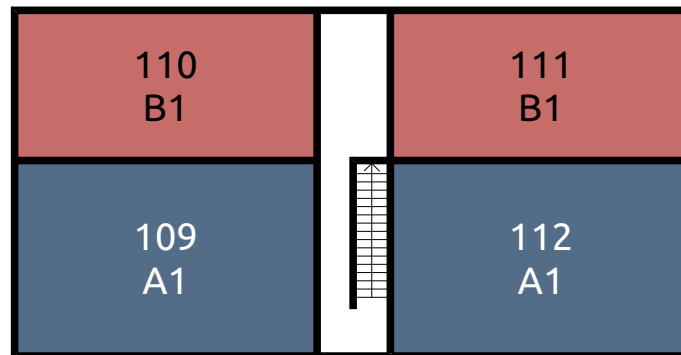

Lower Level

BUILDING MAP
609 S Randolph

www.greenstrealty.com

609 S Randolph St
Champaign, IL 61820

Level 1

BUILDING MAP

609 S Randolph

UNIT TYPE

Studio

1 Bedroom

2 Bedrooms

www.greenstrealty.com

609 S Randolph St
Champaign, IL 61820

Levels 2,3

BUILDING MAP 609 S Randolph

UNIT TYPE