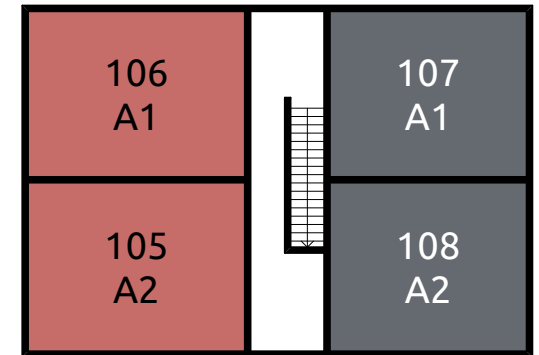

Lower Level

BUILDING MAP
609 S Randolph

www.greenstrealty.com

609 S Randolph St
Champaign, IL 61820

Level 1

BUILDING MAP

609 S Randolph

UNIT TYPE

Studio

1 Bedroom

2 Bedrooms

www.greenstrealty.com

609 S Randolph St
Champaign, IL 61820

Levels 2,3

BUILDING MAP 609 S Randolph

UNIT TYPE