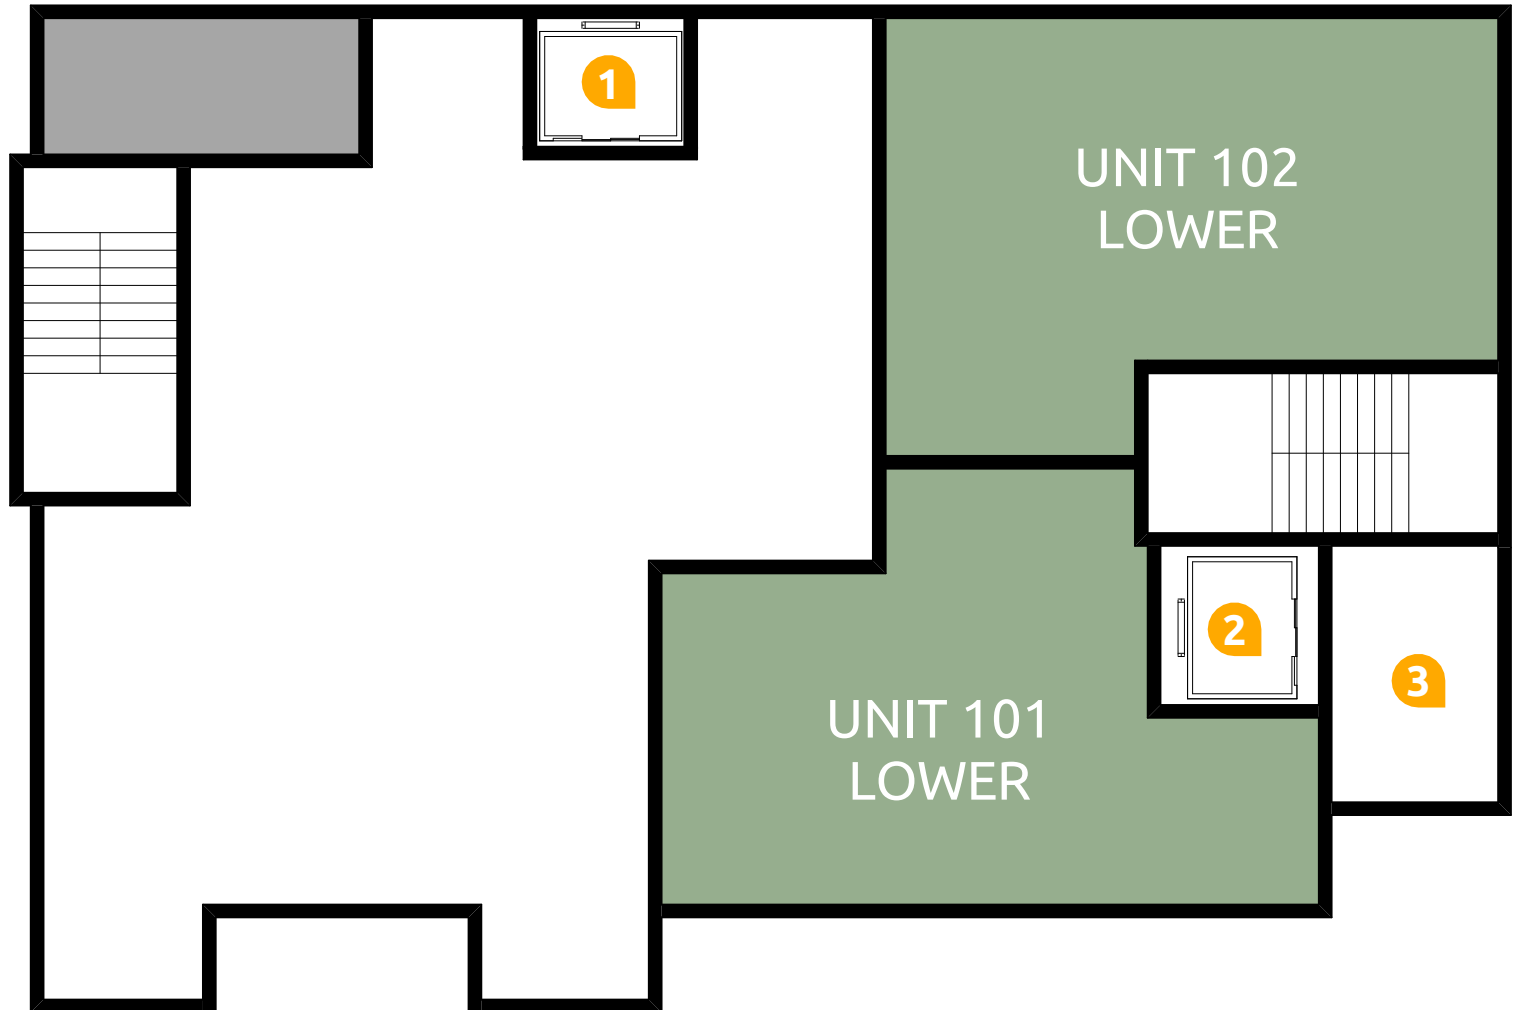

# Level 1

BUILDING MAP  
Illini Inn

UNIT TYPE

 3 Bedrooms

FEATURES

-  Elevator
-  Upper levels Elevator
-  Upper levels entrance

#Site URL

901 S Fourth St  
Champaign, IL 61820

# Level 2

BUILDING MAP  
**Illini Inn**

UNIT TYPE

 **3 Bedrooms**

FEATURES

 **Elevator**

#Site URL

901 S Fourth St  
Champaign, IL 61820

## UNIT TYPE

■ 1 Bedroom

■ 2 Bedrooms

■ 3 Bedrooms