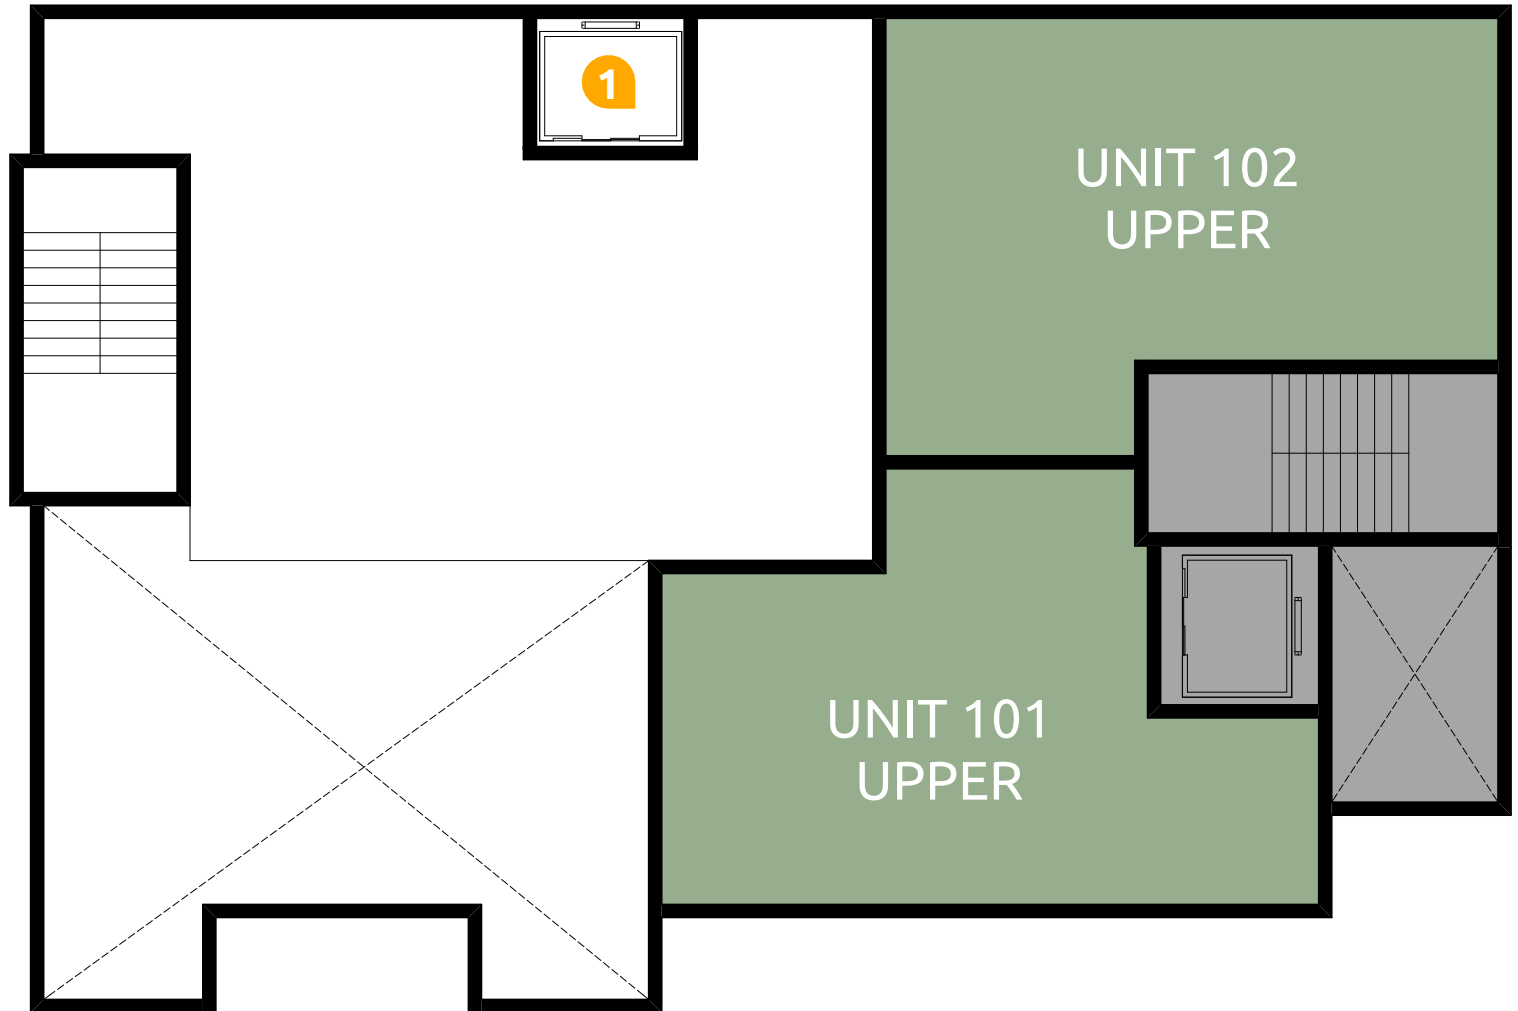

# Level 1

BUILDING MAP  
Illini Inn

UNIT TYPE

 3 Bedrooms

FEATURES

-  Elevator
-  Upper levels Elevator
-  Upper levels entrance

#Site URL

901 S Fourth St  
Champaign, IL 61820

# Level 2

BUILDING MAP  
**Illini Inn**

UNIT TYPE

 **3 Bedrooms**

FEATURES

 **Elevator**

#Site URL

901 S Fourth St  
Champaign, IL 61820

# Level 3

BUILDING MAP  
Illini Inn

## UNIT TYPE

■ 1 Bedroom

■ 2 Bedrooms

■ 3 Bedrooms