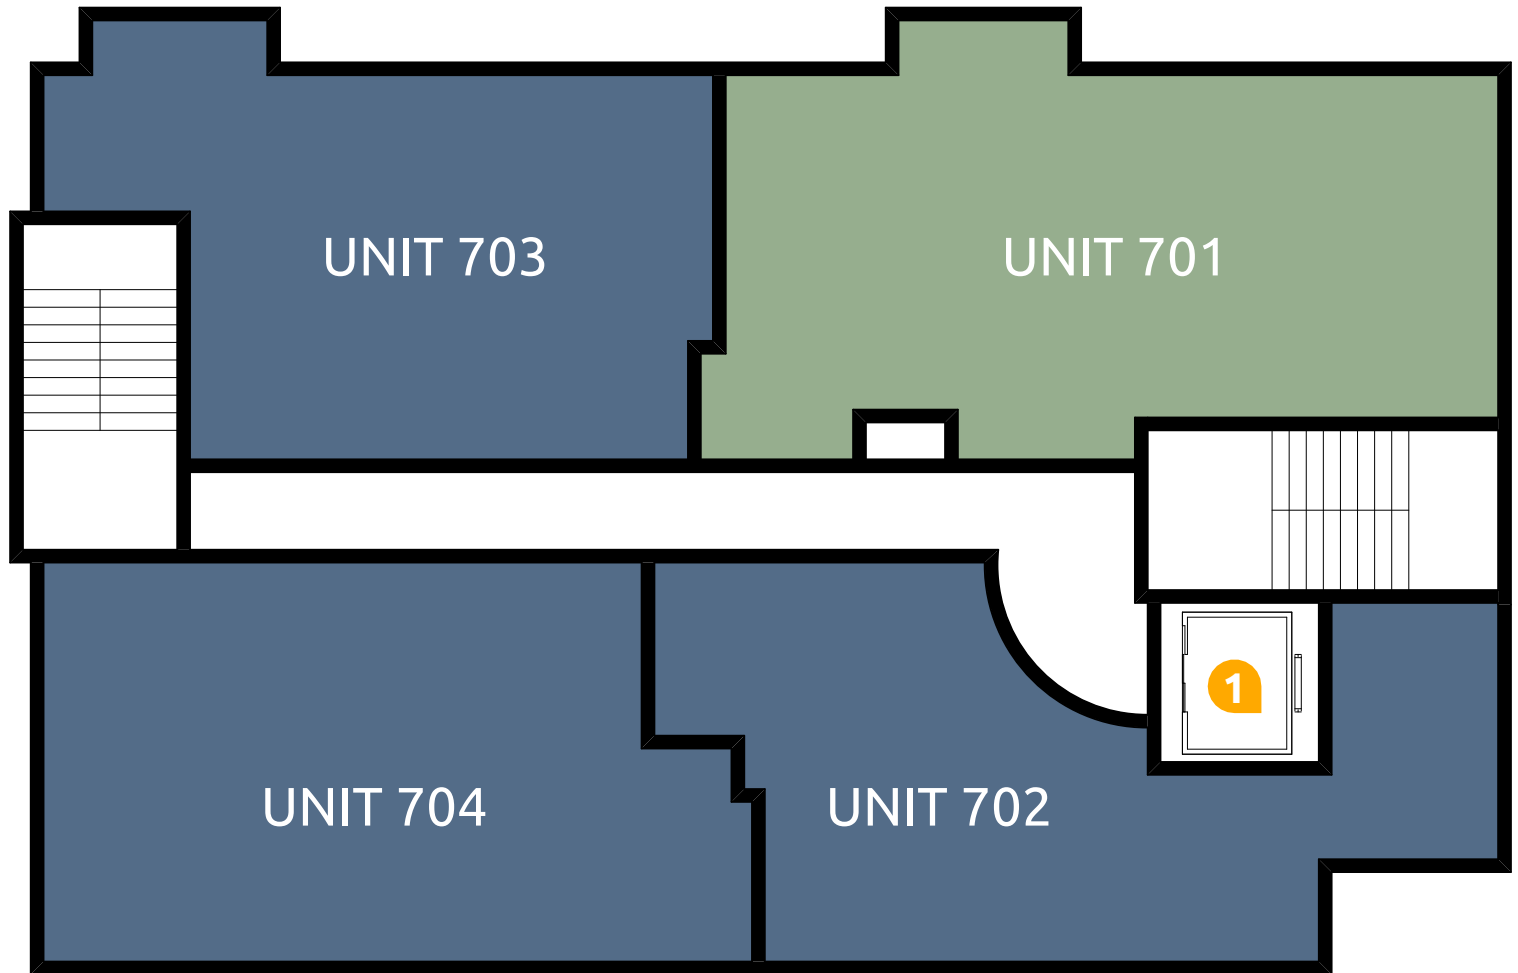

Level 7

BUILDING MAP
Illini Inn

UNIT TYPE

☐ 2 Bedrooms

☐ 3 Bedrooms

FEATURES

☒ Elevator

#Site URL

901 S Fourth St
Champaign, IL 61820