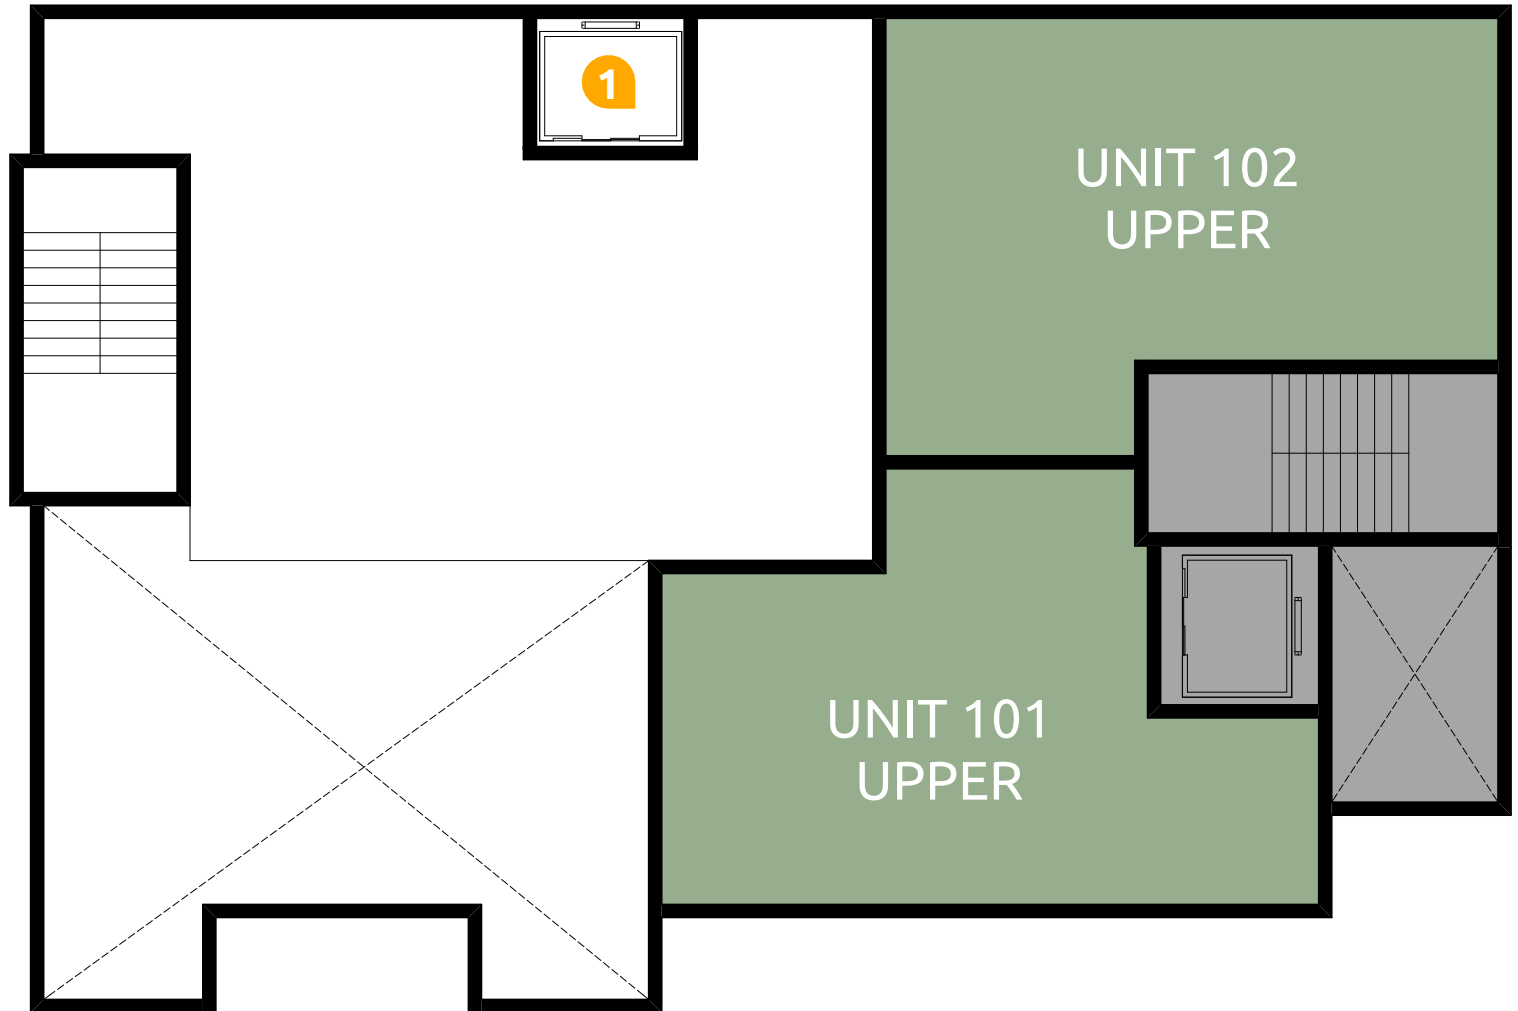

# Level 2

BUILDING MAP  
**Illini Inn**

UNIT TYPE

 **3 Bedrooms**

FEATURES

 **Elevator**

#Site URL

901 S Fourth St  
Champaign, IL 61820

# Level 3

BUILDING MAP  
Illini Inn

## UNIT TYPE

■ 1 Bedroom

■ 2 Bedrooms

■ 3 Bedrooms