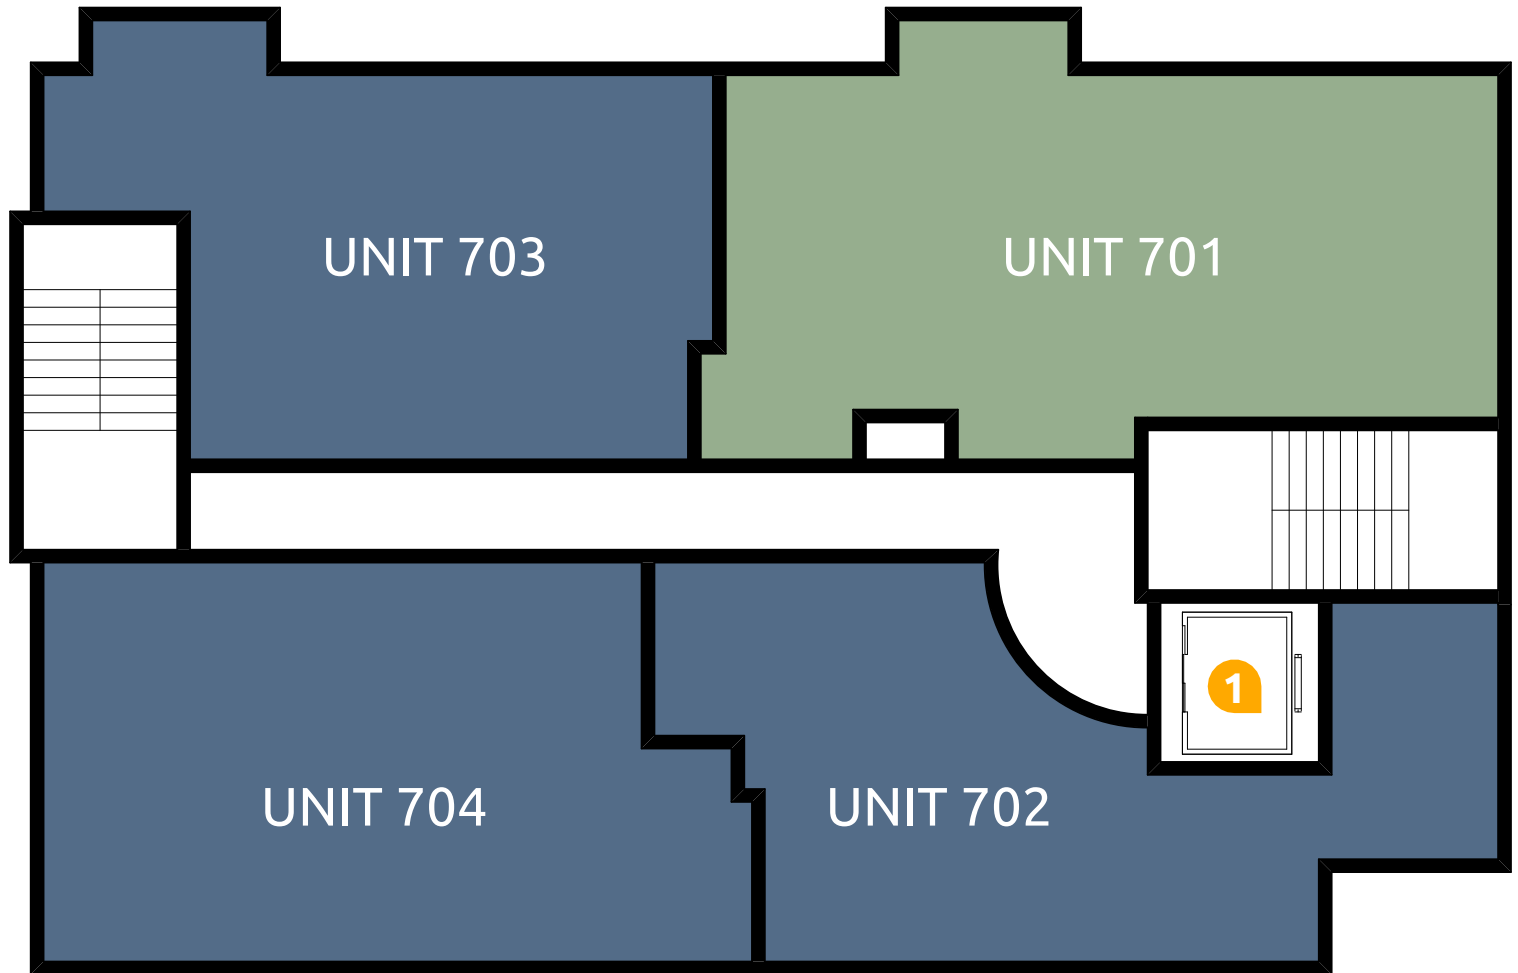

# Level 6

BUILDING MAP  
**Illini Inn**

# Level 7

BUILDING MAP  
Illini Inn

UNIT TYPE

2 Bedrooms

3 Bedrooms

FEATURES

Elevator

#Site URL