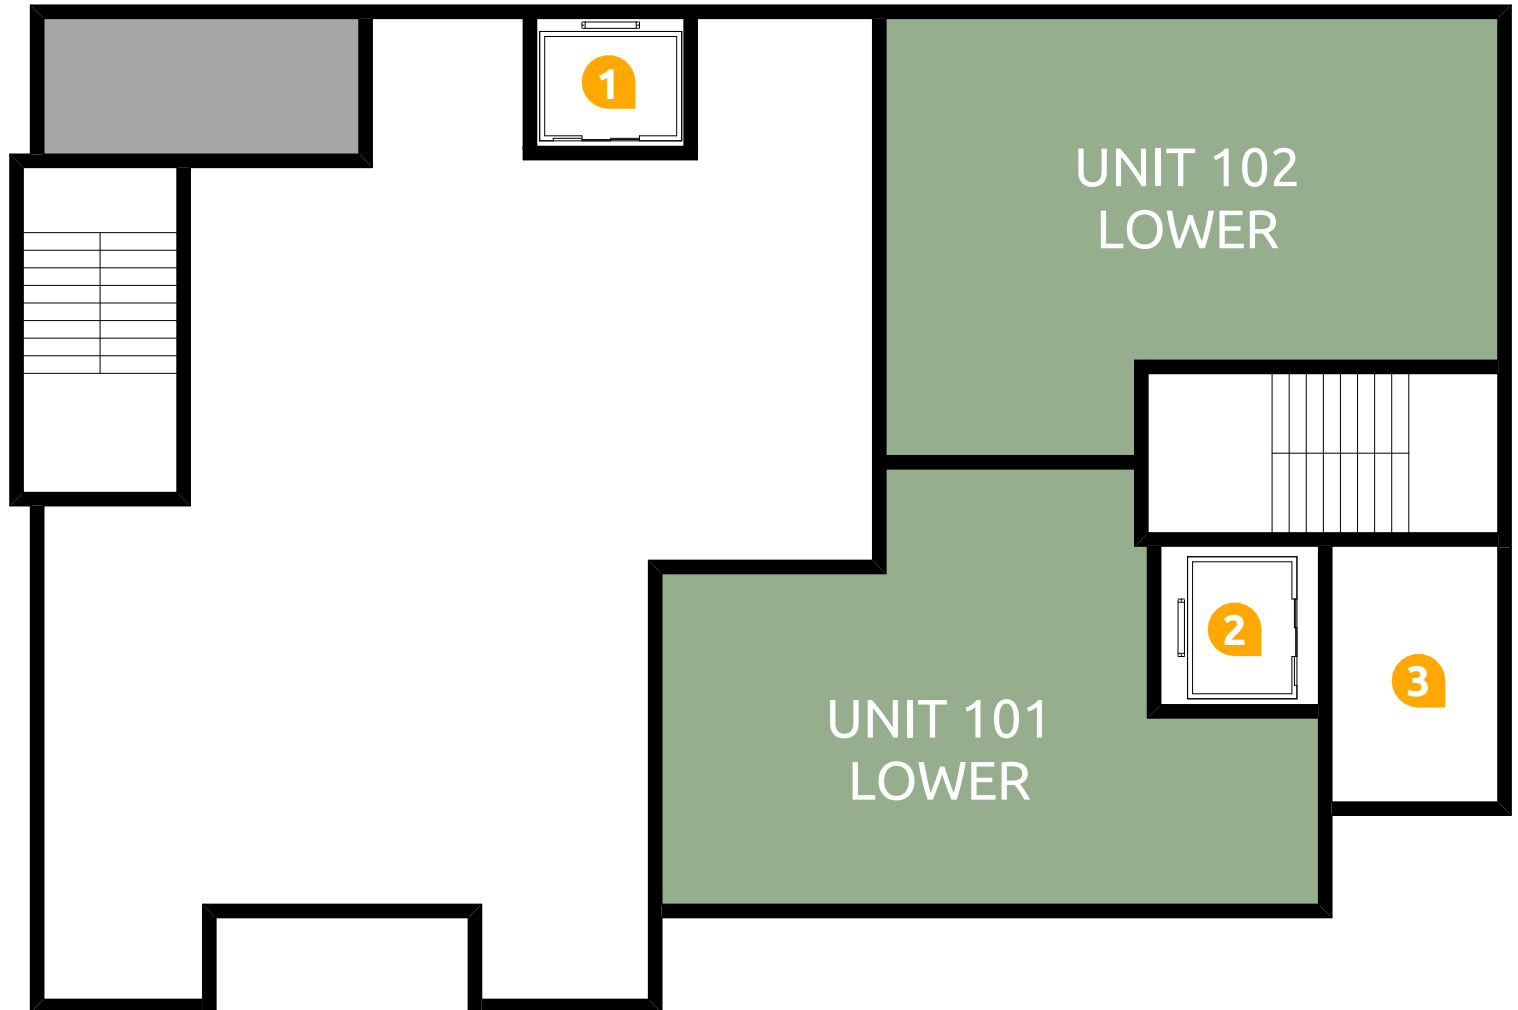

# Level 1

BUILDING MAP  
Illini Inn

UNIT TYPE

 3 Bedrooms

FEATURES

 Elevator

 Upper levels Elevator

 Upper levels entrance

# Level 2

BUILDING MAP  
**Illini Inn**

UNIT TYPE

 **3 Bedrooms**

FEATURES

 **Elevator**

#Site URL

901 S Fourth St  
Champaign, IL 61820

# Level 7

BUILDING MAP  
Illini Inn

UNIT TYPE

2 Bedrooms

3 Bedrooms

FEATURES

Elevator

#Site URL